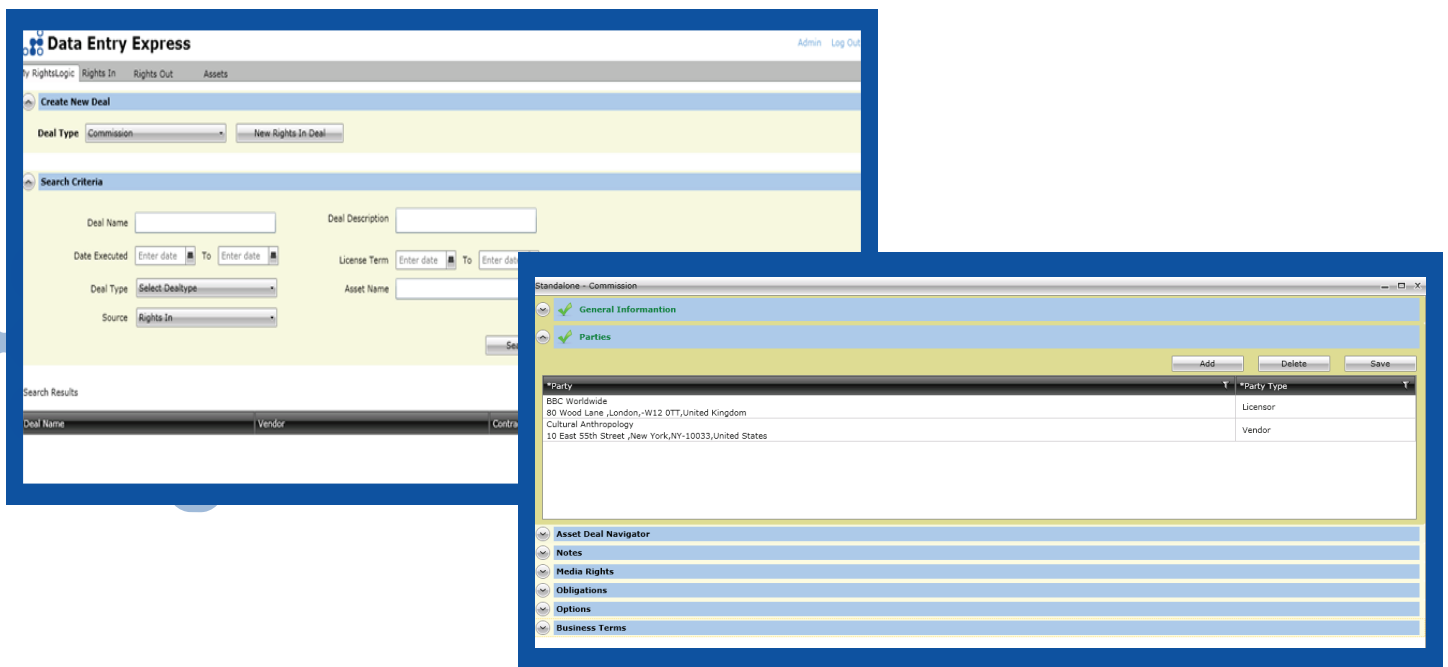

- ✓ Simple
- ✓ Intuitive
- ✓ Fewer clicks
- ✓ Reduces time & effort

Data Entry Express

Quick and easy data entry

Data Entry Express is simple, easy, and intuitive. Use this tool to define new deals, add and edit assets, attach assets to deals, and define all the necessary deal terms.

Single point of entry for all essential deal terms

- Media Rights
- Promo Rights
- Editing Rights
- Exhibitions
- Obligations
- Options
- Business Terms
- Other

Speeds entry of complex contracts into RightsLogic